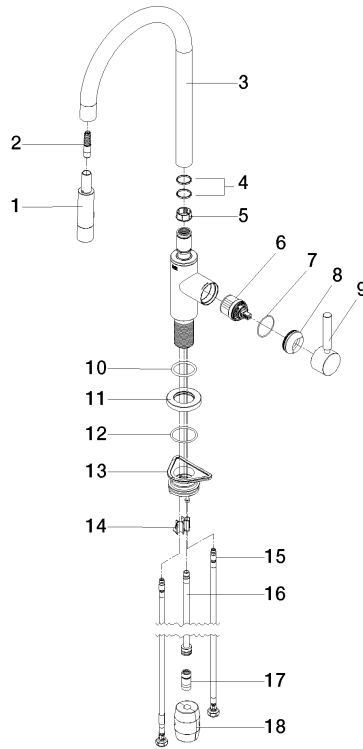

33 870 888

- 240mm projection
- pivotable spout 360°
- Optional swivel limiter available with swivel limiter set 12 823 970 90
- laminar and spray flow
- 1800 mm metal shower hose
- sprayface with anti-scaling system
- max. flow 10.4 l/min at 3 bar flow pressure
- lead-free
- This product can help a building meet the requirements of Green Building Rating Systems, e.g. LEED®, BREEAM®, DGNB

Recommended miscellaneous

Swivel limitation set -

12 823 970 90

Recommended miscellaneous

Dispenser with rosette - Dark Chrome

82 444 970-19

Recommended miscellaneous

Strainer waste with control handle - Dark Chrome

10 710 970-19

33 870 888

TARA Single-lever mixer Pull-down with spray function - Dark Chrome

TARA

33 870 888

Spare parts list

No.	Item Number	Name	Quantity used	Delivery time
1	90 12 11 148 00-19	shower	1	-
Spare part can no longer be ordered, please order the replacement item				
2	04 30 02 120 00-85	hose	1	30
3	90 28 22 304 00-19	spout	1	20
4	09 28 10 160 90	ring	2	2
5	09 18 40 186 90	sleeve	1	2
6	90 15 05 064 05 90	cartridge	1	2
7	09 14 10 190 90	seal	1	2
8	09 28 30 030-19	cover	1	60
9	90 20 66 027 00-19	handle	1	20
10	09 14 10 036 90	seal	1	2
11	90 27 22 047 00-19	rosette	1	-
Spare part can no longer be ordered, please order the replacement item				
12	09 14 10 050 90	seal	1	2
13	04 30 11 040 00 90	fixing set	1	2
14	09 20 93 056 90	insert	1	2
15	04 30 04 101 00 90	hose	2	2
16	04 28 20 067 00 90	pipe	1	2
17	90 24 03 253 00 90	adaptor	1	2
18	04 21 50 010 00 90	accessories	1	2